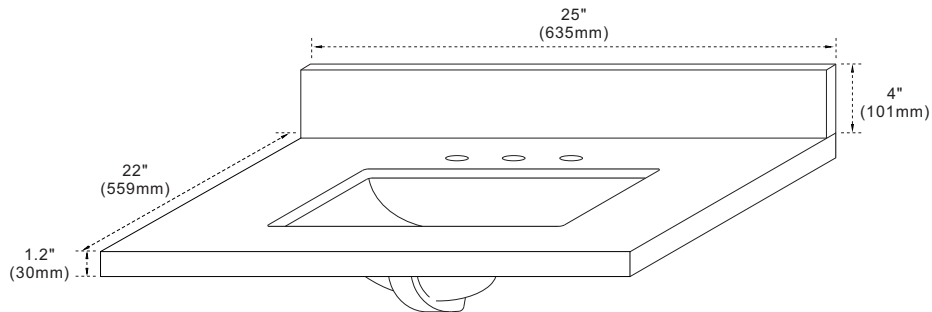

### Features

1. Single 20" rectangular undermount sink cutout;
2. 8" wide spread faucet holes;
3. 4" height backsplash included;
4. Thickness laminated to 1.2";