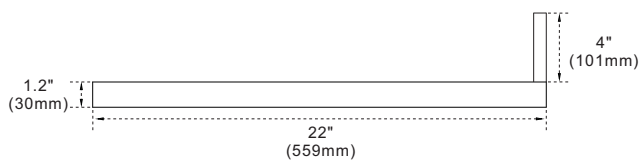

Side view

NOTE: SINK STYLE, SHAPE, FAUCET HOLES, CUTOUT ON TOP, VANITY MAY VARY FROM THE PICTURE ABOVE. INSTRUCTIONAL PURPOSE ONLY.

Professional installation is recommended.
www.bellaterra-home.com

Bellaterra Home LLC, All Rights Reserved 2017