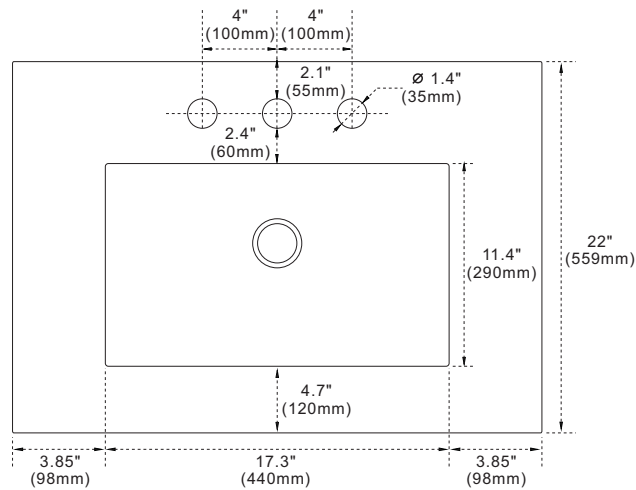

BELLATERRA HOME

Model: 430002-25 Countertop

Features

1. Single 20" rectangular undermount sink cutout;
2. 8" wide spread faucet holes;
3. 4" height backsplash included;
4. Thickness laminated to 1.2";

Colors / Finishes

- WM - Natural White Carrara marble;
- BG - Natural Black Galaxy Granite;
- GY - Natural Grey Granite;
- WE - White Engineer Stone;

Top view

Side view

NOTE: SINK STYLE, SHAPE, FAUCET HOLES, CUTOUT ON TOP, VANITY MAY VARY FROM THE PICTURE ABOVE. INSTRUCTIONAL PURPOSE ONLY.

Professional installation is recommended.
www.bellaterra-home.com

Bellaterra Home LLC, All Rights Reserved 2017